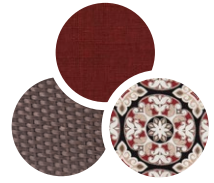

GRAMERCY COLOR OPTIONS

Clockwise from top: cushion fabric color, pillow pattern and wicker color

Country Cork

Brown Sunbrella®
(4-Piece Only)

Navy Blue

Crimson Red

4-Piece Seating Set

The Gramercy 4-Piece Set is made up of one deep-seating sofa, two matching arm chairs, four coordinating accent pillows and a tempered-glass coffee table. The collection's design showcases casual elegance with gently sloped arms, relaxing fabric and extra-plush cushions that are ready for multiple seasons of enjoyment.

- GRAMERCY4PC (COUNTRY CORK) UPC: 722938114696
- GRAMERCY4PC-BRN (BROWN SUNBRELLA®) UPC: 722938119028
- GRAMERCY4PC-NVY (NAVY BLUE) UPC: 013964863659
- GRAMERCY4PC-RED (CRIMSON RED) UPC: 013964863666

GRAMERCY4PC in country cork

- GRAMERCY2PC (COUNTRY CORK) UPC: 091037880093
- GRAMERCY2PC-NVY (NAVY BLUE) UPC: 013964862492
- GRAMERCY2PC-RED (CRIMSON RED) UPC: 013964862508

GRAMERCY4PC-BRN in brown Sunbrella®

GRAMERCY4PC-NVY in navy blue