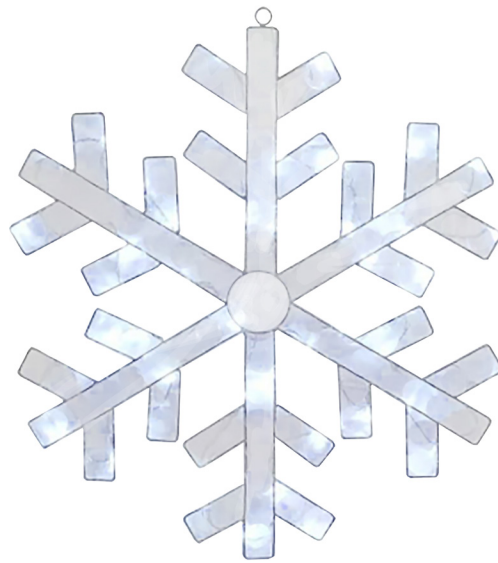

Indoor/Covered Outdoor Pre-Lit Crystal Decor

Create a sparkling winter wonderland inside your home, in a large display window, or on a covered porch with pre-lit crystal Christmas decorations from Fraser Hill Farm. Our collection of life-size crystal figures will help you create an elegant holiday display everyone will love. Collect them all! For irresistibly unique decor that celebrates the spirit of Christmas, count on quality products from Fraser Hill Farm.

A truly magical light display, this 24-inch crystal snowflake features 40 clear LED lights!

- Assembly required - full instructions included
- Crafted from clear, faceted faux-crystals and clear 5MM LED bulbs - all secured to a sturdy wire frame
- Choose from 8 different lighting effects with the push-button controller integrated on the power cord
- Lighting effects include: combination, waves, sequential, slo-glo, chasing/flash, slow fade, twinkle/flash, and steady on
- Generous 16-ft. clear power cord for discreet and convenient placement
- For lasting beauty, indoor use is recommended - item is outdoor rated but it is NOT warranted for rust

Model Number	Description	# Lights	Dimensions
FCRY024-SNF1-WT	2-Ft. Pre-Lit Crystal Snowflake	40	24"H x 24"W x 2"D