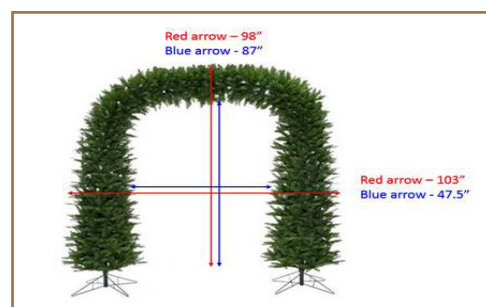

8-Ft. Santa Lane Archway

Add some whimsy to your neighborhood this holiday season with the Santa Lane Archway from Fraser Hill Farm. Guests will truly feel transported to a Christmas wonderland with this unique arch.

- Stands 8-ft. high with a 33-in. diameter on each tree
- 2 traditional pine trees joined at the apex by a full and lush pine arch
- Includes 2 durable metal folding bases to provide stability all season long
- 1-year limited warranty