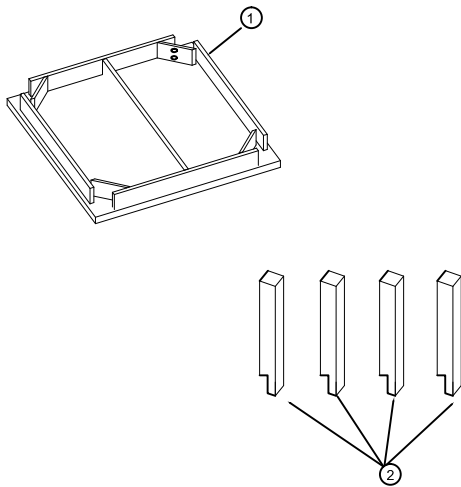

# ASSEMBLY INSTRUCTIONS

## Kit Contents :-

- A Flat washer - 8 Pcs    
 B Spring washer - 8 Pcs    
 C Allen Bolt - 8 Pcs    
 D Allen key - 1 Pcs

Ref	Description	Qty
①	Dining table top	1
②	Leg	4

1.

2.

**NOTE :** Place top on a clean, dry surface to prevent damage to top.

3.

4.

Your dining table is now ready to use

**NOTE :** Two or more strong adults will be required to pick up, turnover, and rest your item on all legs.