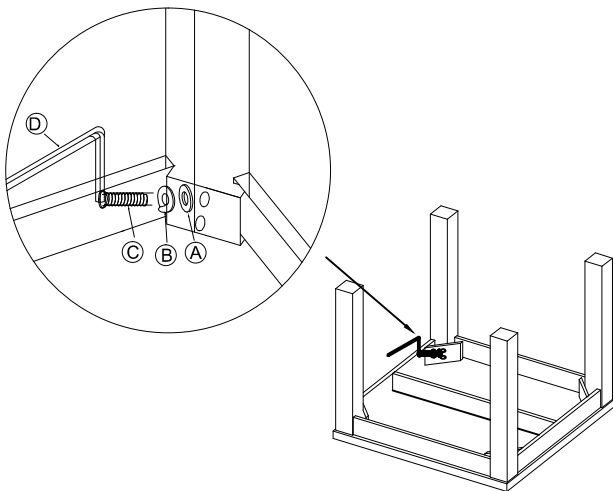

## Kit Contents :-

- A Flat washer - 8 Pcs    
 B Spring washer - 8 Pcs    
 C Allen Bolt - 8 Pcs    
 D Allen key - 1 Pcs

Ref	Description	Qty
①	Dining table top	1
②	Leg	4

1.

2.

**NOTE :** Place top on a clean, dry surface to prevent damage to top.

3.

4.

Your dining table is now ready to use

**NOTE :** Two or more strong adults will be required to pick up, turnover, and rest your item on all legs.