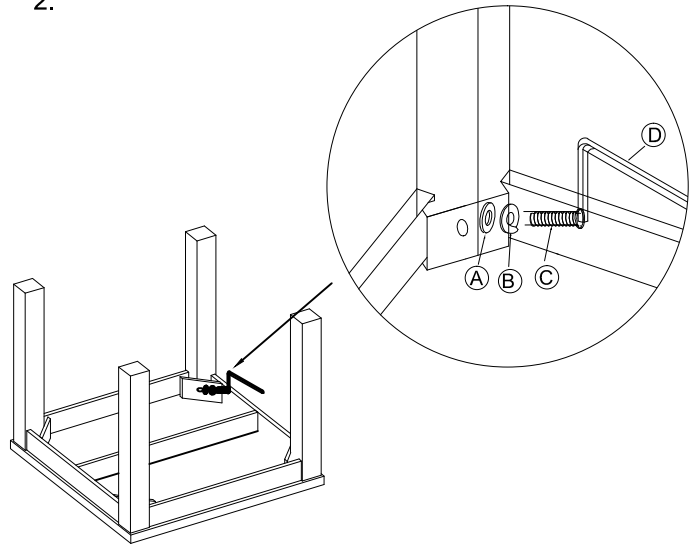

## Kit Contents :-

- A Flat washer - 8 Pcs    
 B Spring washer - 8 Pcs    
 C Allen Bolt - 8 Pcs    
 D Allen key - 1 Pcs

Ref	Description	Qty
①	Dining table top	1
②	Leg	4

1.

2.

**NOTE :** Place top on a clean, dry surface to prevent damage to top.

3.

4.

Your dining table is now ready to use

**NOTE :** Two or more strong adults will be required to pick up, turnover, and rest your item on all legs.